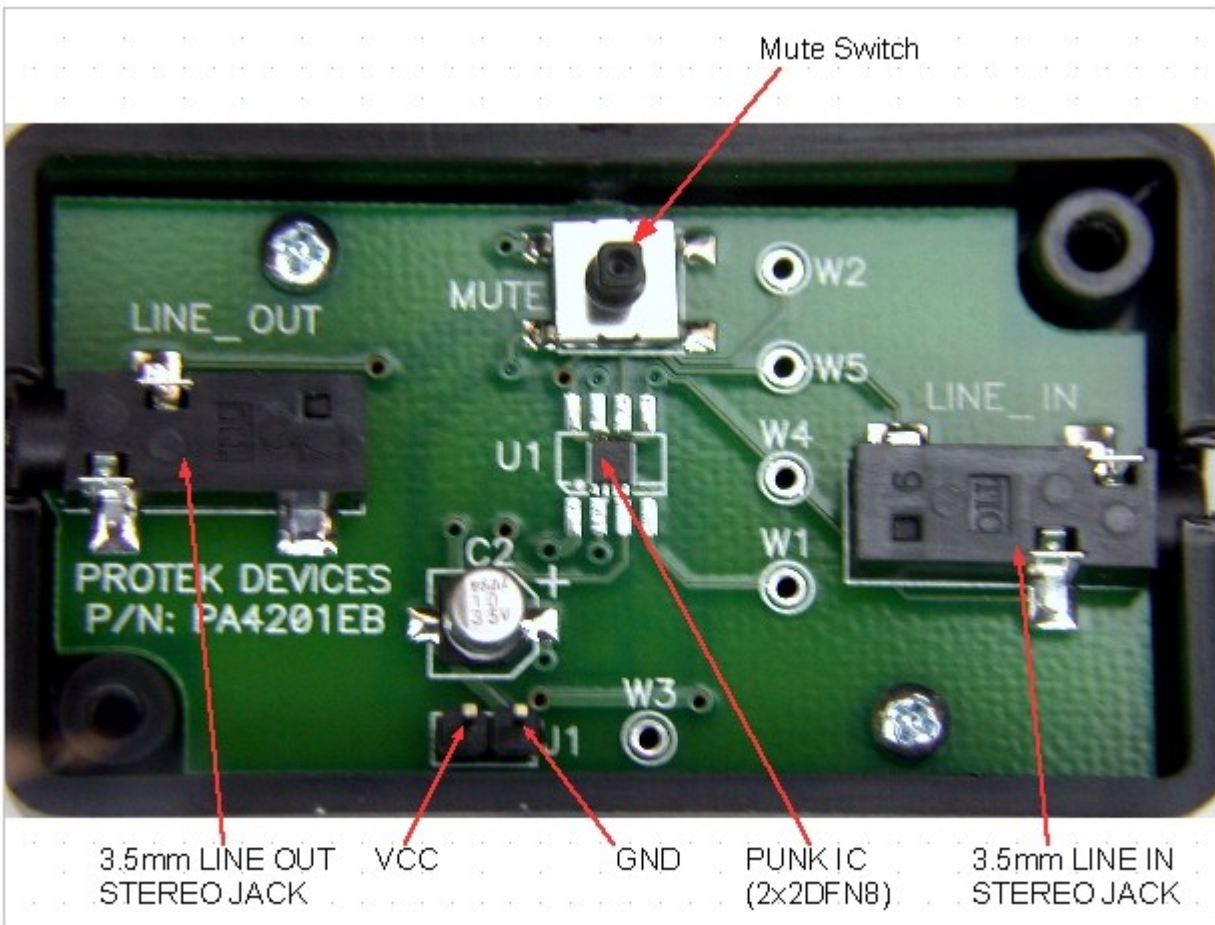

PA4201EB – PUNK Evaluation Board

Evaluation Board:

Connection Scheme: